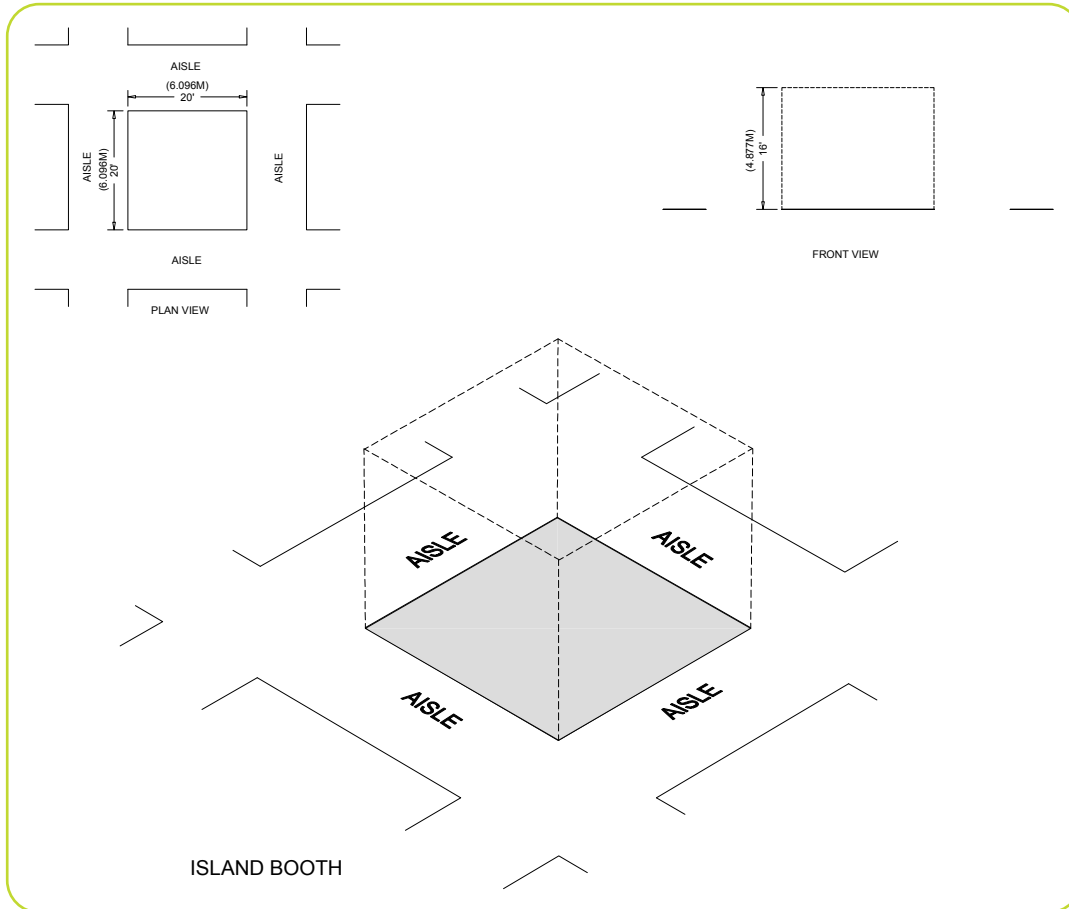

ISLAND BOOTH

An Island Booth is any size booth exposed to aisles on all four sides.

Dimensions and Use of Space

An Island Booth is typically 20ft by 20ft (6.10m by 6.10m) or larger, although it may be configured differently. Island booths should not be allowed at less than 400 sq ft. Island booths at 200 or 300 sq ft basically result in frustrating everyone behind them. The entire Cubic Content of the space may be used up to the maximum allowable height, which is usually a range of 16ft to 20ft (4.88m to 6.10m), including signage.